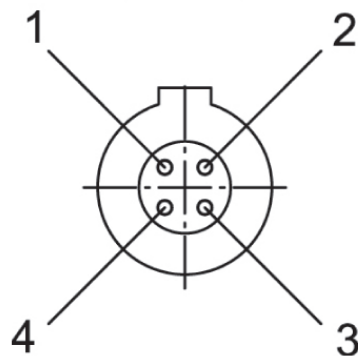

Dimensions

View A

- 1: Data-
- 2: +5V
- 3: GND
- 4: Data+