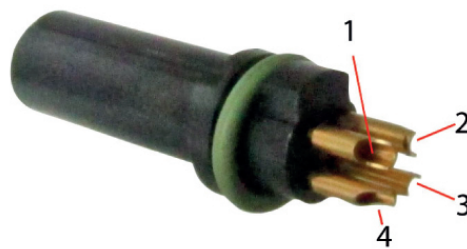

Represented by:

Europe:
Bosch Engineering GmbH
Motorsport
Robert-Bosch-Allee 1
74232 Abstatt
Germany
Tel.: +49 7062 911 9101
Fax: +49 7062 911 79104
motorsport@bosch.com
www.bosch-motorsport.de

North America:
Bosch Engineering North America
Motorsport
38000 Hills Tech Drive
Farmington Hills, MI 48331-3417
United States of America
Tel.: +1 248 876 2977
Fax: +1 248 876 7373
motorsport@bosch.com
www.bosch-motorsport.com

Asia-Pacific:
Bosch Engineering Japan K.K.
Motorsports Department
1-9-32 Nakagawa Chuo, Tsuzuki-ku
Yokohama City
Kanagawa Prefecture 224-8601
Japan
Tel.: +81 45 605 3032
Fax: +81 45 605 3059
www.bosch-motorsport.jp

Australia, New Zealand and South Africa:
Robert Bosch Pty. Ltd
Motorsport
1555 Centre Road
Clayton, Victoria, 3168
Australia
Tel.: +61 (3) 9541 3901
motor.sport@au.bosch.com