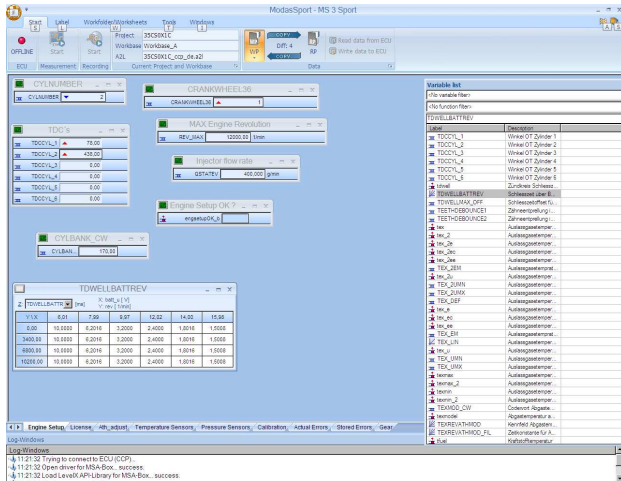

Data Application Tool Modas Sport

► Calibration software tool for Bosch ECUs

Modas Sport is the calibration tool for Bosch Motorsport ECUs. It integrates a lot of meaningful features to manage our engine control units at the dyno and the racetrack.

Functions

Calibration tool for MS 3, MS 4.x, MS 5.x, MS 15, MS 3 Sport, MS 4 Sport, MS 15 Sport

Visualization, processing and management of calibration, measurement and documentation data

Measuring system

Numeric data visualization

Bitwise, decimal, hexadecimal data visualization

Recording of measurement data (needs WinDarab to analyze)

Oscilloscope (graphic data visualization)

Calibration system

Visualization and manipulation of parameters (calibration data)

Parameter file manager

Data file manager (copy & compare)

Macro manager

Potiboard support integrated

Administration

Work base management

Integrated K-Line flashing tool

Intuitive design, easy to use, based on latest technology