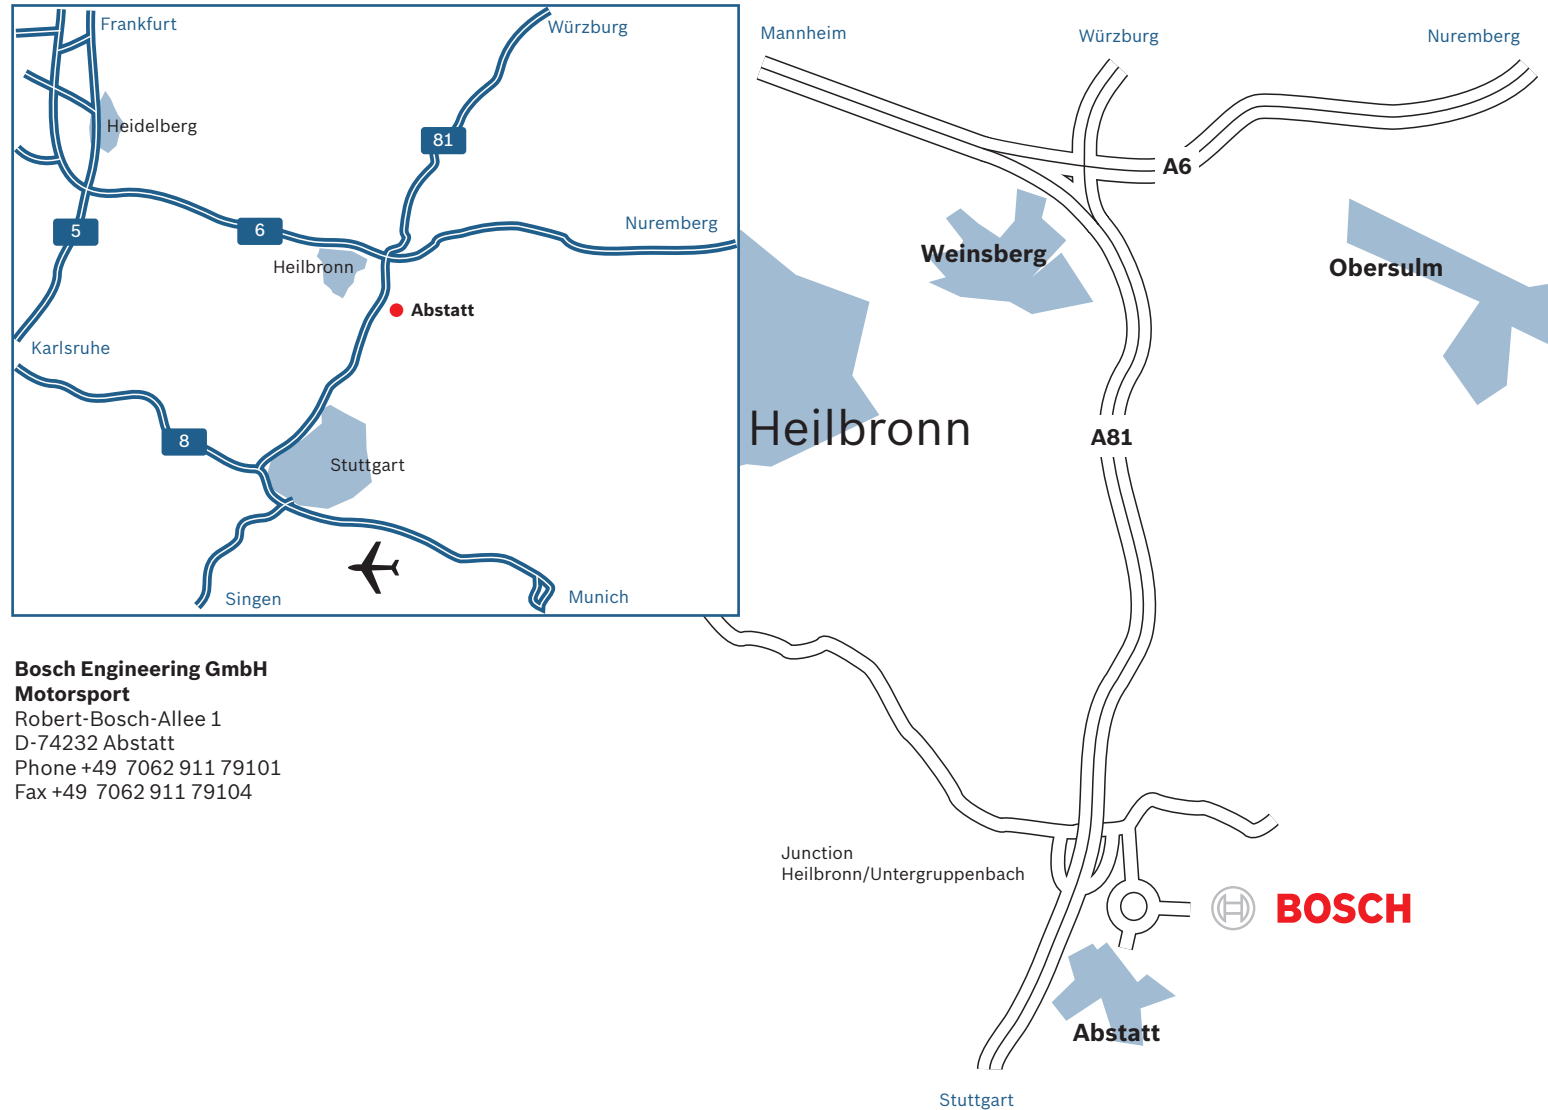

Arrival by Car

Leave the A81 at exit 11 “Heilbronn/Untergruppenbach” and turn right. Then follow the signs in the direction of “BOSCH.”

Arrival by Public Transport

From the direction of Stuttgart:

Take the S-Bahn (city railway) line S4 from the Stuttgart Main Railway Station to Marbach. From there, take the bus to Beilstein. Then take the bus to Heilbronn and get off at the stop “Bosch-Abstatt.”

From the direction of Heilbronn:

From the Heilbronn Bus Station, take the bus line 642 and get off at the stop “Bosch - Abstatt.”

**Bosch Engineering GmbH
Motorsport**
Robert-Bosch-Allee 1
D-74232 Abstatt
Phone +49 7062 911 79101
Fax +49 7062 911 79104